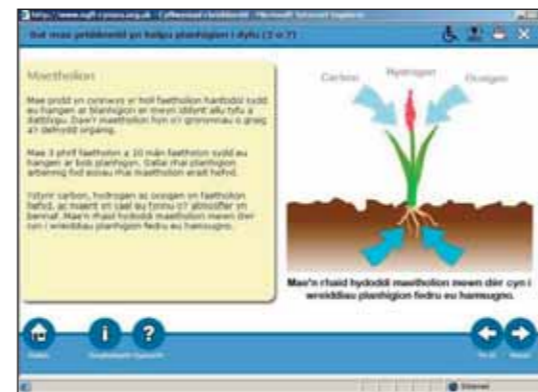

Resources

Welsh and bilingual

Agriculture

NLN Resources

NEW

A collection of multimedia resources originally developed by National Learning Network (NLN) are available now that place a strong emphasis on interaction. The units have been tailored for use by vocational subject students and examine:

- soils
- arable farming
- boundaries
- creating, restoring and managing grassland
- ecological surveys
- the assessment of habitats.

www.ngfl-cymru.org.uk

Resources for NCA Level 2 in Agriculture

These bilingual teaching resources support City & Guilds NCA Level 2 in Agriculture. The resources cover the four core elements of the course: